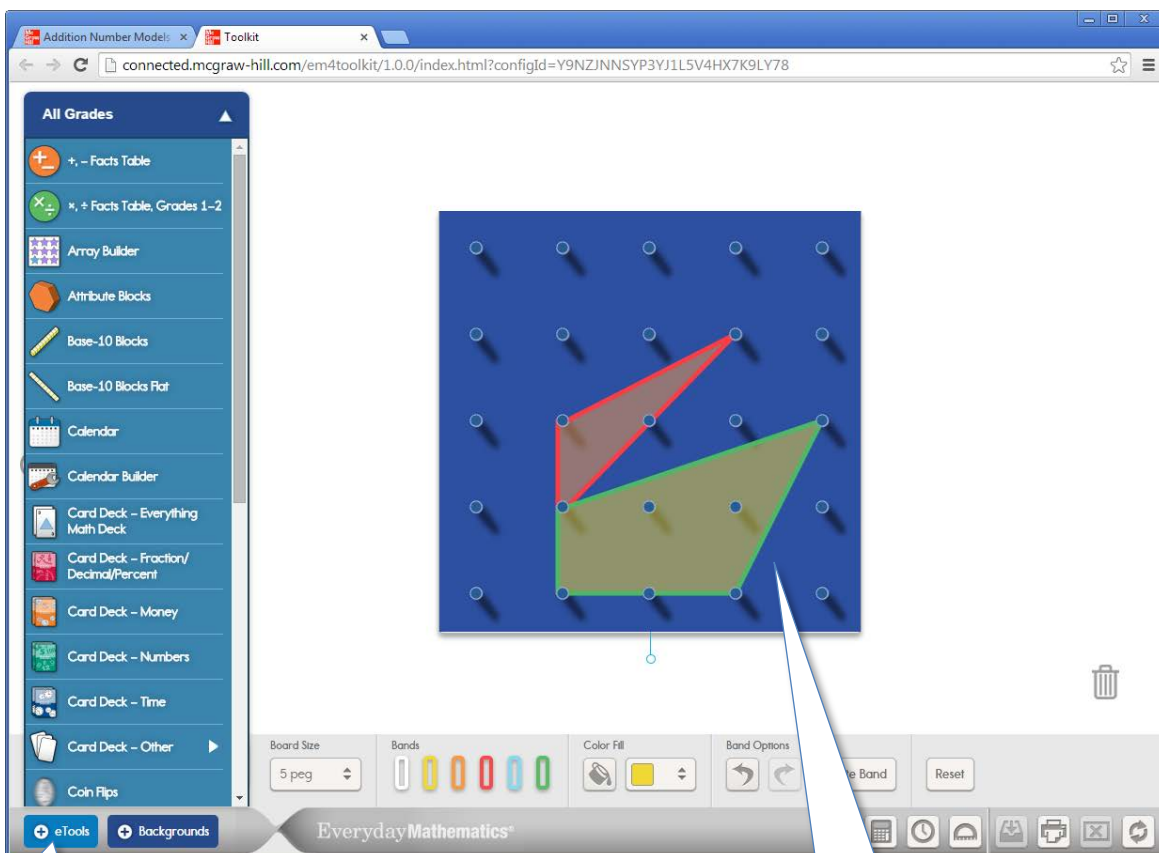

Exploring the *Everyday Mathematics* Student Learning Center

After you login, your student will come to the lesson landing page. The landing page always shows today's lesson.

Lesson Resources

Resources for today's lesson will be here, if available. They include Activity Cards, Activity Sheets, and Game sheets.

eToolkit

Have fun exploring the eToolkit, which contains virtual versions of math manipulatives.

eToolkit

You and your student may have fun exploring the eTools the eToolkit. The eToolkit will open in a new tab or window, with access to all eTools in the eToolkit.