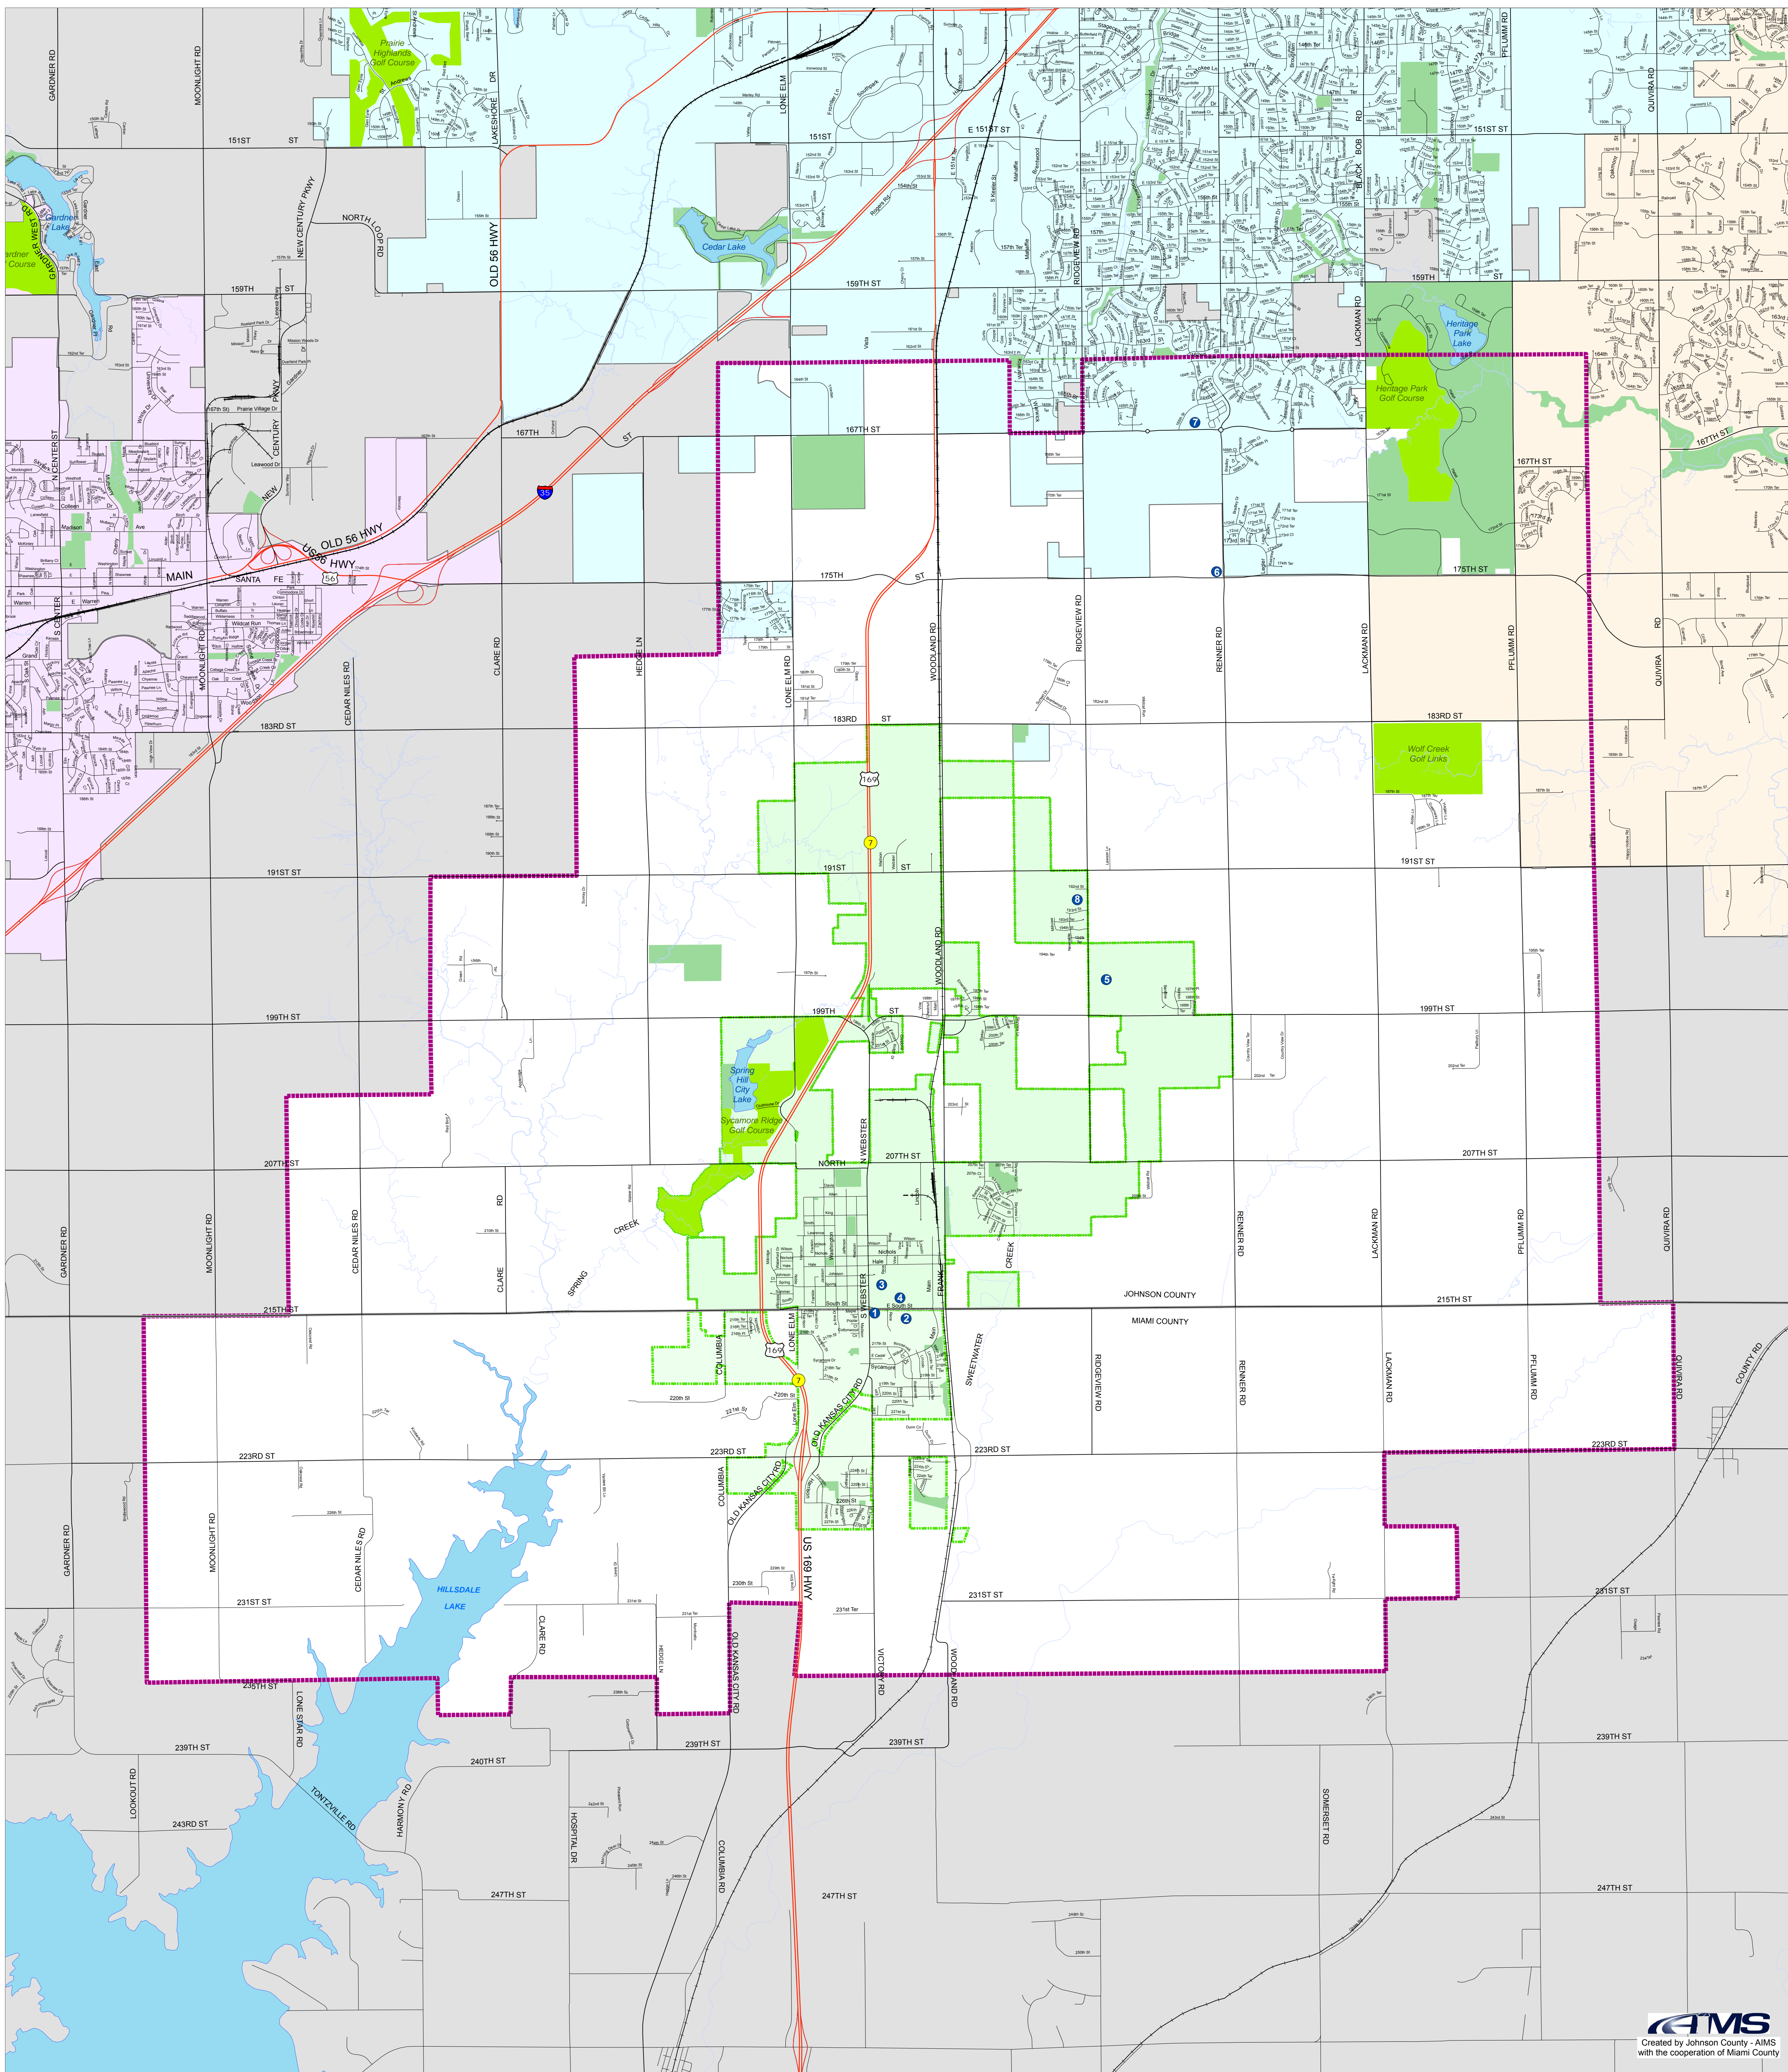

101 E. South Street
Spring Hill, Kansas 66083

913-592-7200
www.usd230.org

- 1 Board of Education Office
- 2 Spring Hill Middle School - South Campus
- 3 Spring Hill Elementary School
- 4 Spring Hill Middle School - North Campus
- 5 Spring Hill High School
- 6 Hilltop Education Center
- 7 Prairie Creek Elementary School
- 8 Wolf Creek Elementary School

- School District
- Parks
- County Border
- City of Olathe
- City of Spring Hill
- City of Gardner
- City of Overland Park

AMS
Created by Johnson County - AIMS
with the cooperation of Miami County