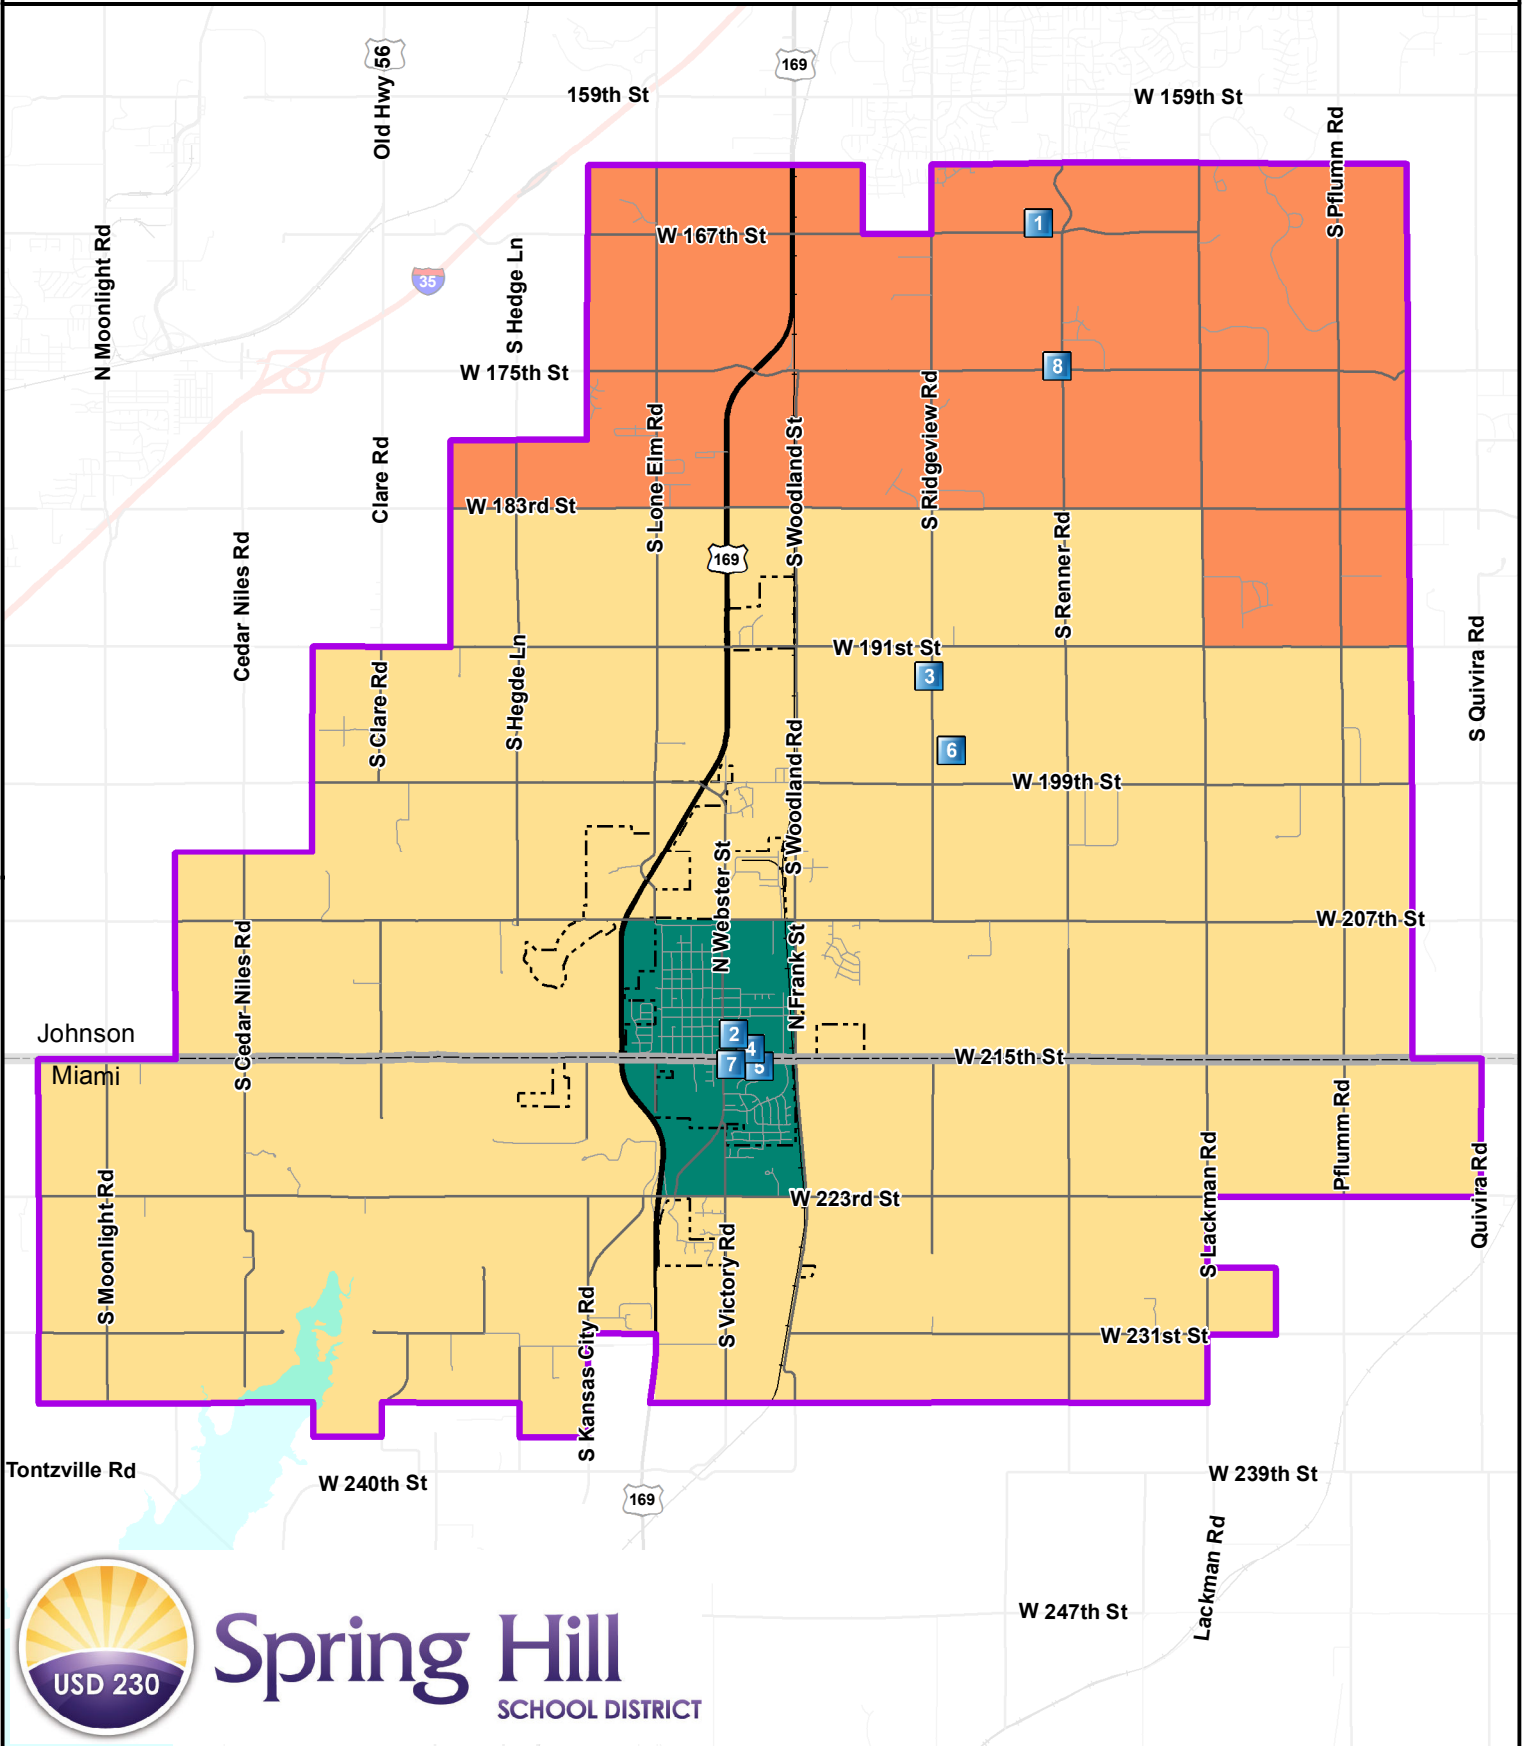

Spring Hill School District - 2013/14 Elementary Attendance Areas

Spring Hill
SCHOOL DISTRICT

List of Schools

1. Prairie Creek Elementary
2. Spring Hill Elementary
3. Wolf Creek Elementary
4. Spring Hill Intermediate
5. Spring Hill Middle School
6. Spring Hill High School
7. District Office
8. Hilltop Facility

- | | | | |
|---|-------------------|---|--------------------------|
|  | Schools |  | Prairie Creek Elementary |
|  | District Boundary |  | Spring Hill Elementary |
|  | County Boundary |  | Wolf Creek Elementary |
|  | City Boundary | | |

0 0.5 1 2 Miles

Data provided by Johnson County, Miami County and Spring Hill School District.
Boundary Approved by Board of Education on 11/12/12. Map Created November 2012.