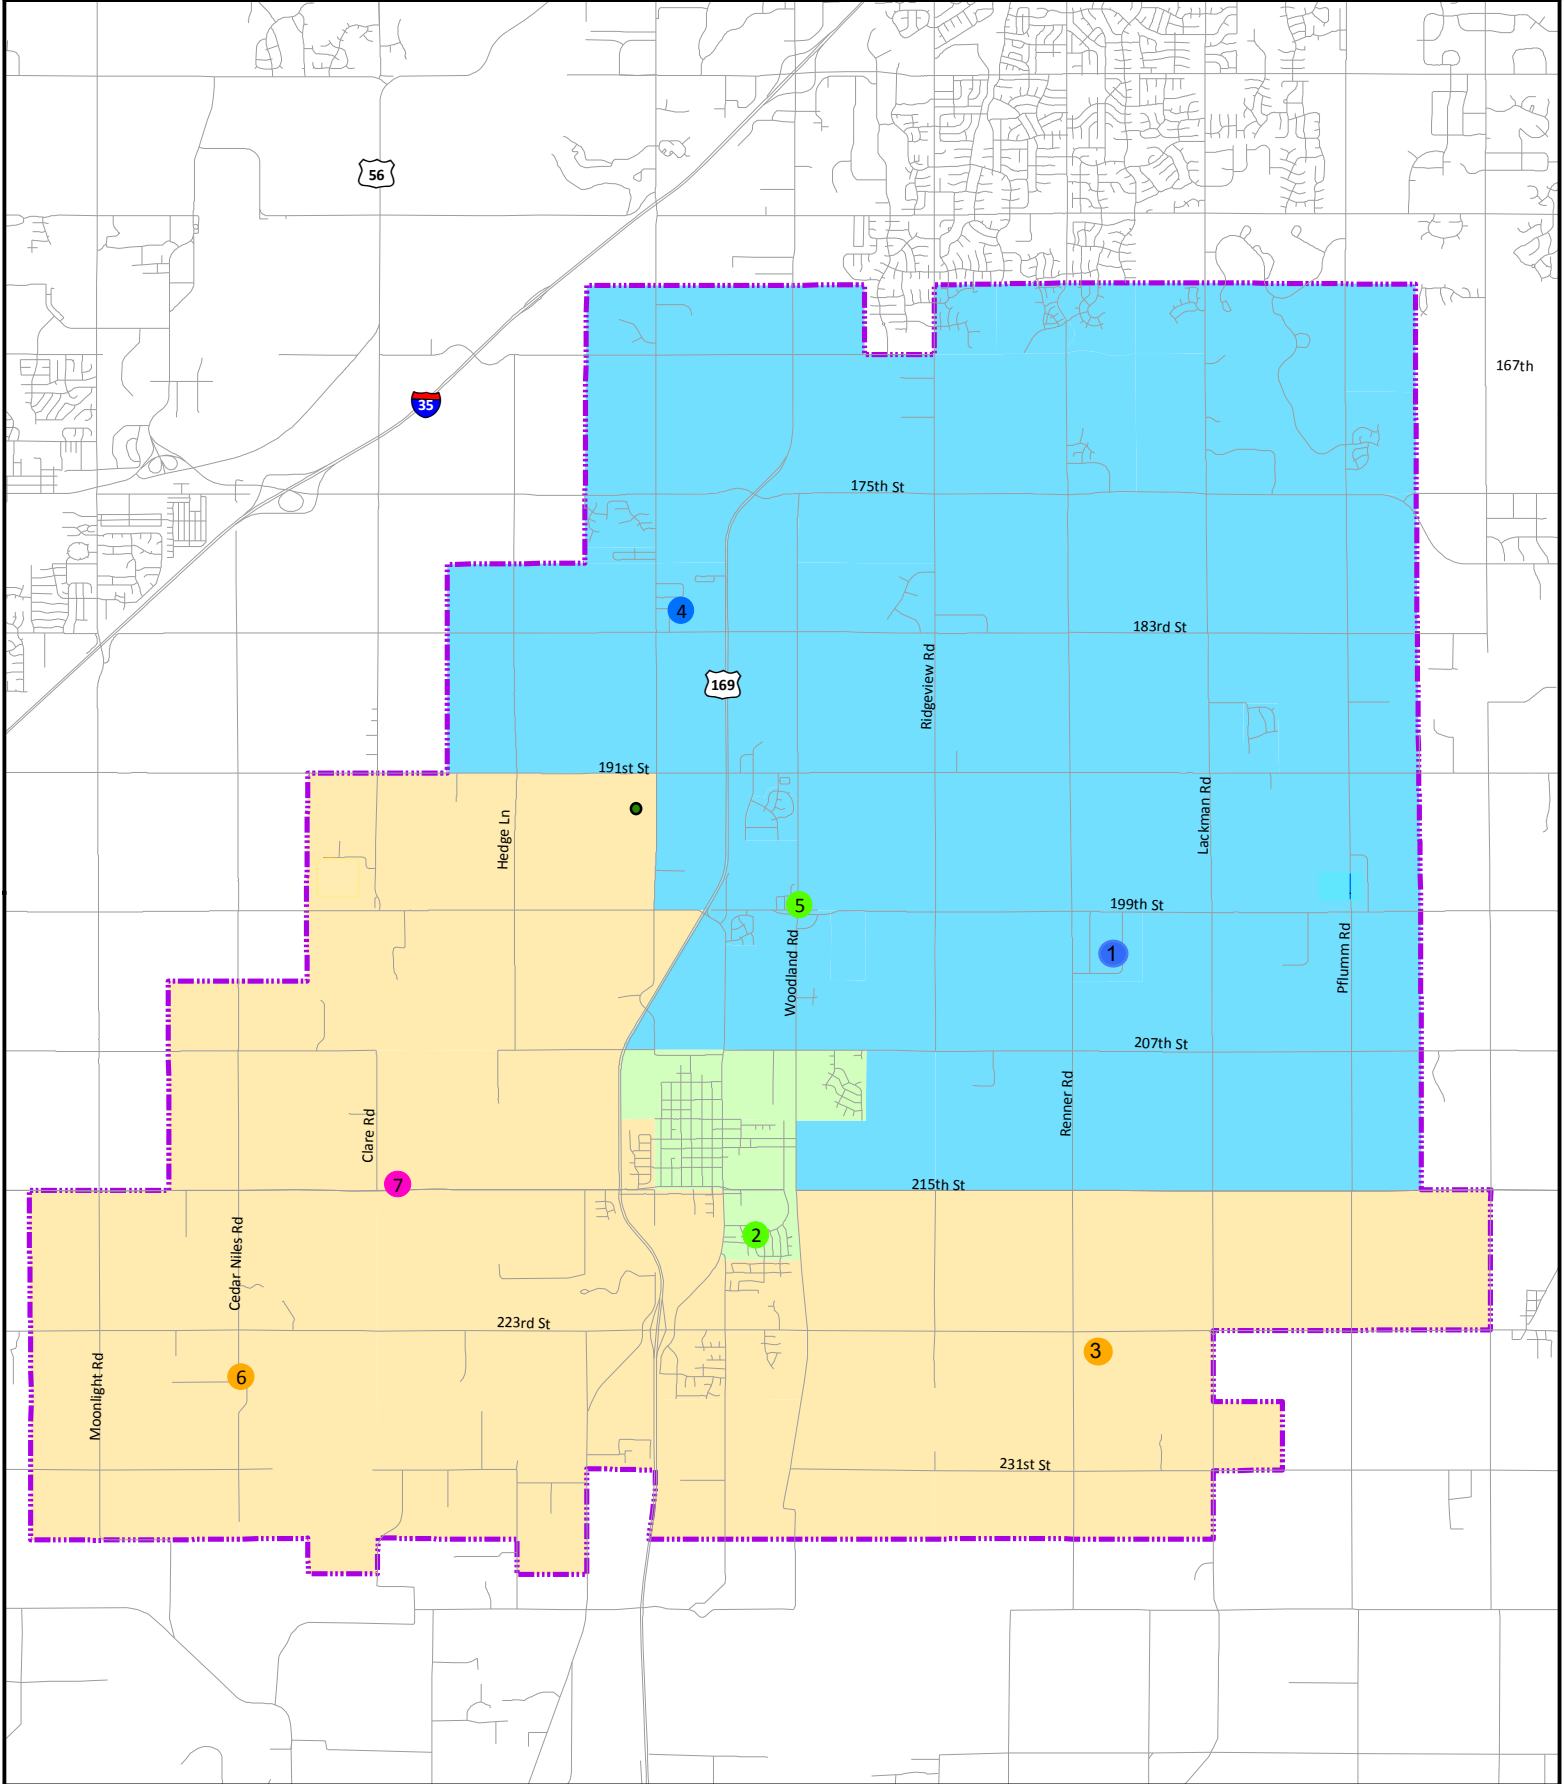

Spring Hill School Board Member Districts

- 1 Brent Hoffman
- 2 Nels Anderson
- 3 Doug Updike
- 4 Eric Boyle
- 5 Max Strausbaugh
- 6 Chris King
- 7 Chuck Willis

District Boundary

Member Assignments

- District 1
- District 2
- District 3
- At Large

School Board Districts

- District 1
- District 2
- District 3