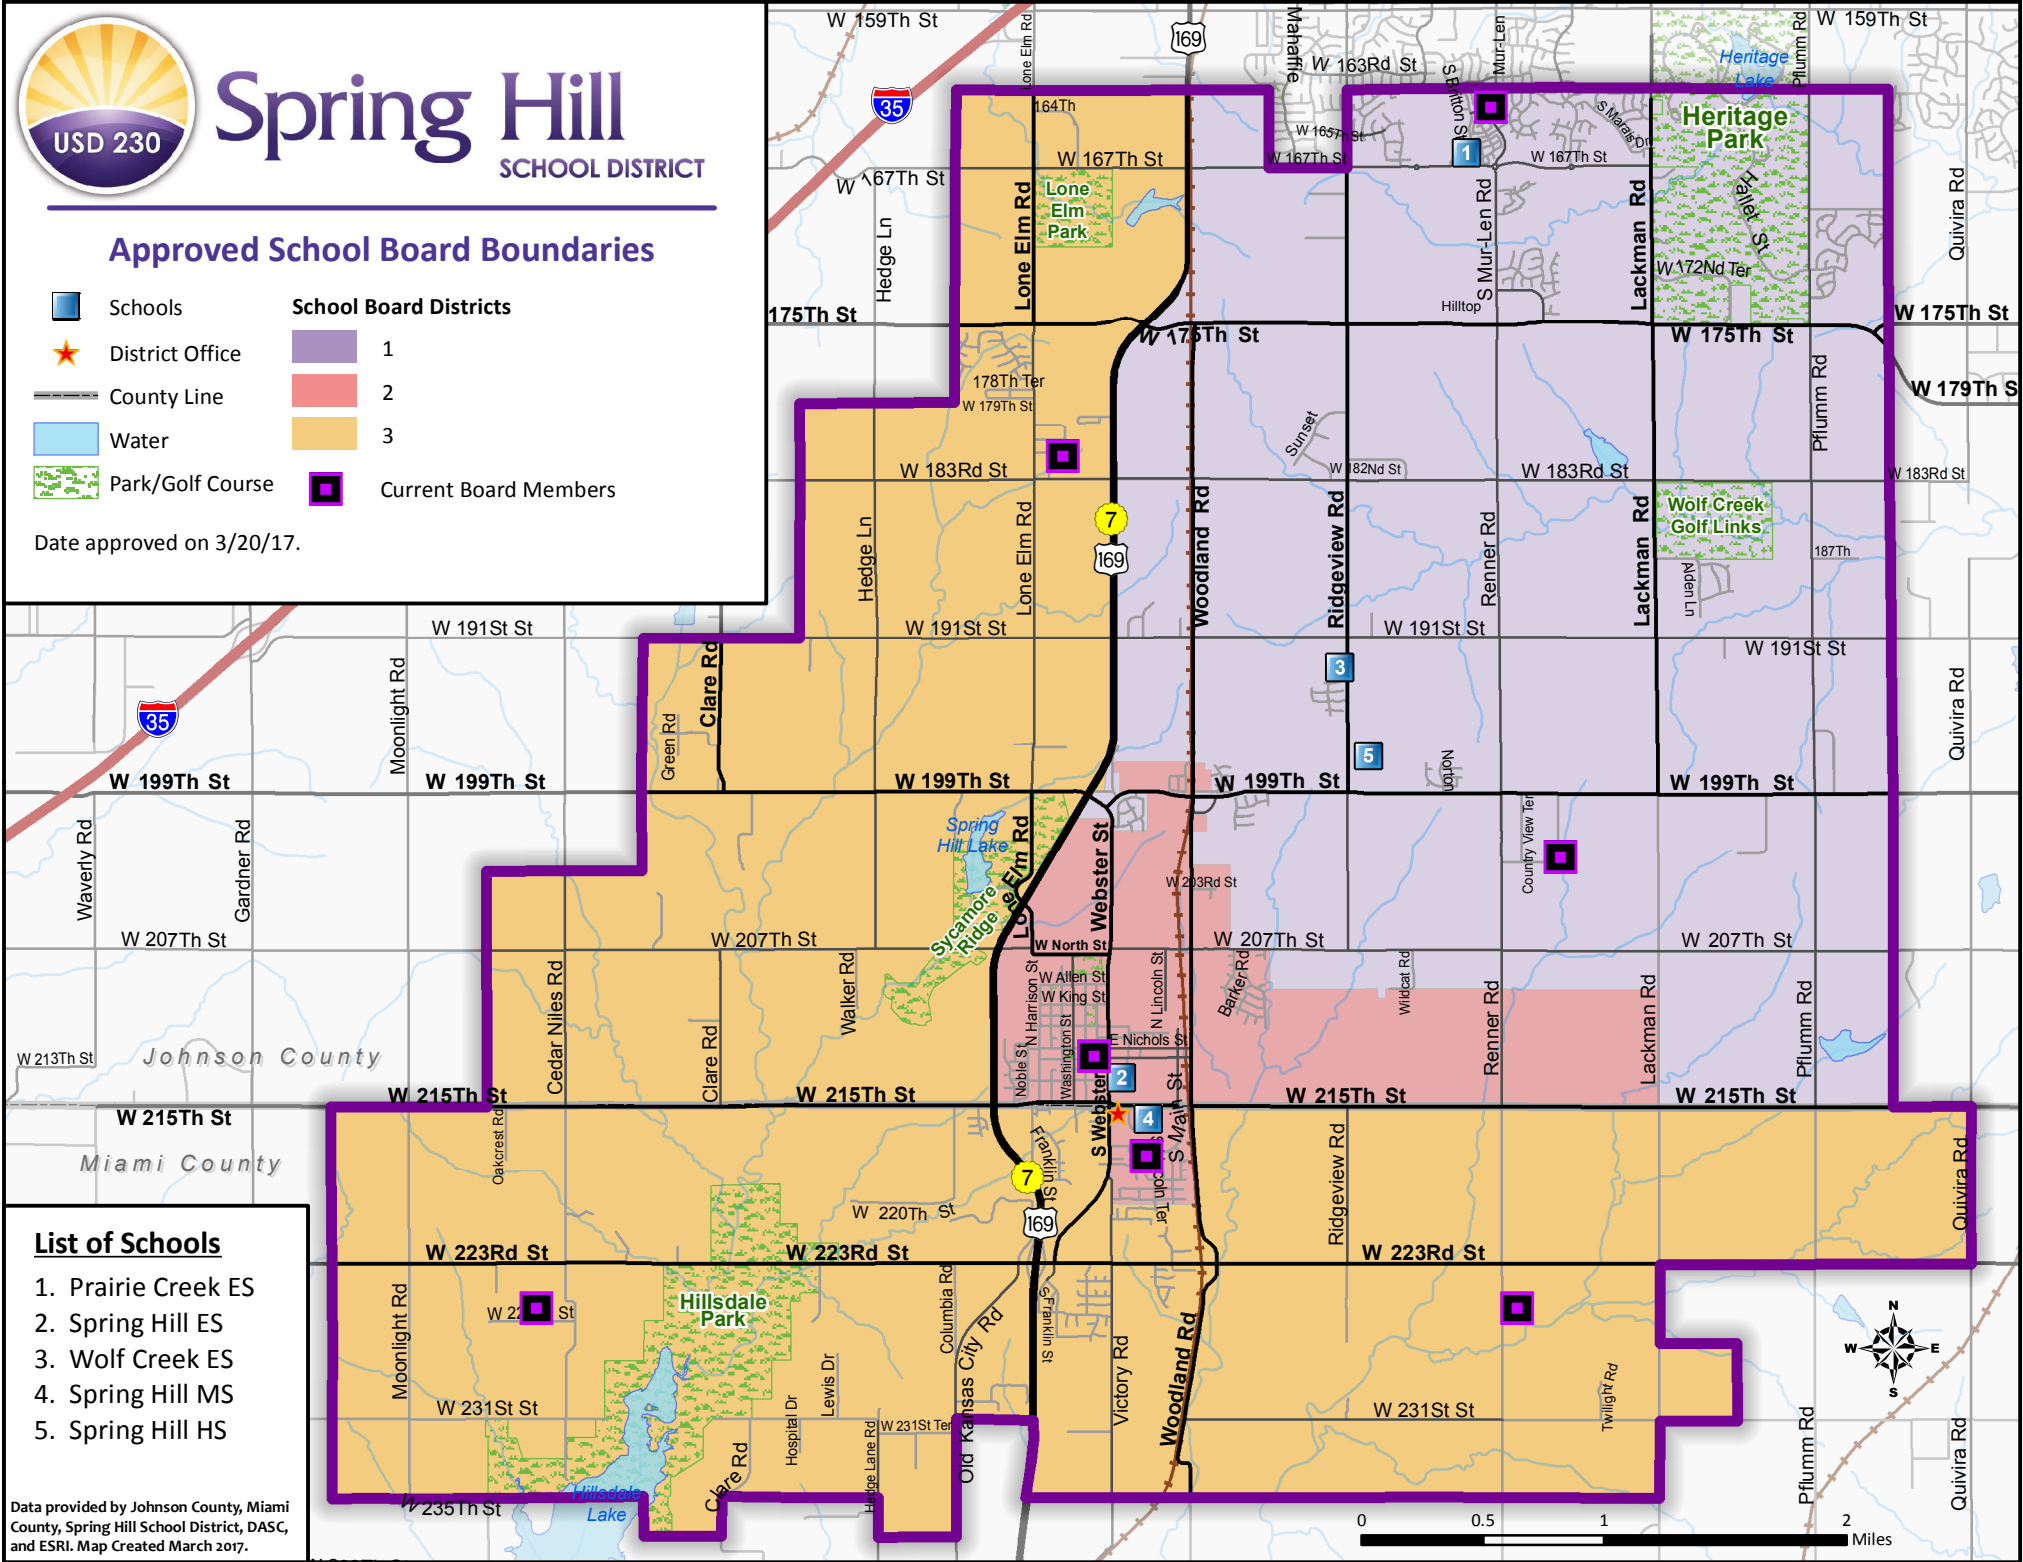

Spring Hill SCHOOL DISTRICT

Approved School Board Boundaries

- Schools
 - District Office
 - County Line
 - Water
 - Park/Golf Course
- | School Board Districts | |
|------------------------|---|
| | 1 |
| | 2 |
| | 3 |
- Current Board Members

Date approved on 3/20/17.

List of Schools

1. Prairie Creek ES
2. Spring Hill ES
3. Wolf Creek ES
4. Spring Hill MS
5. Spring Hill HS

Data provided by Johnson County, Miami County, Spring Hill School District, DASC, and ESRI. Map Created March 2017.