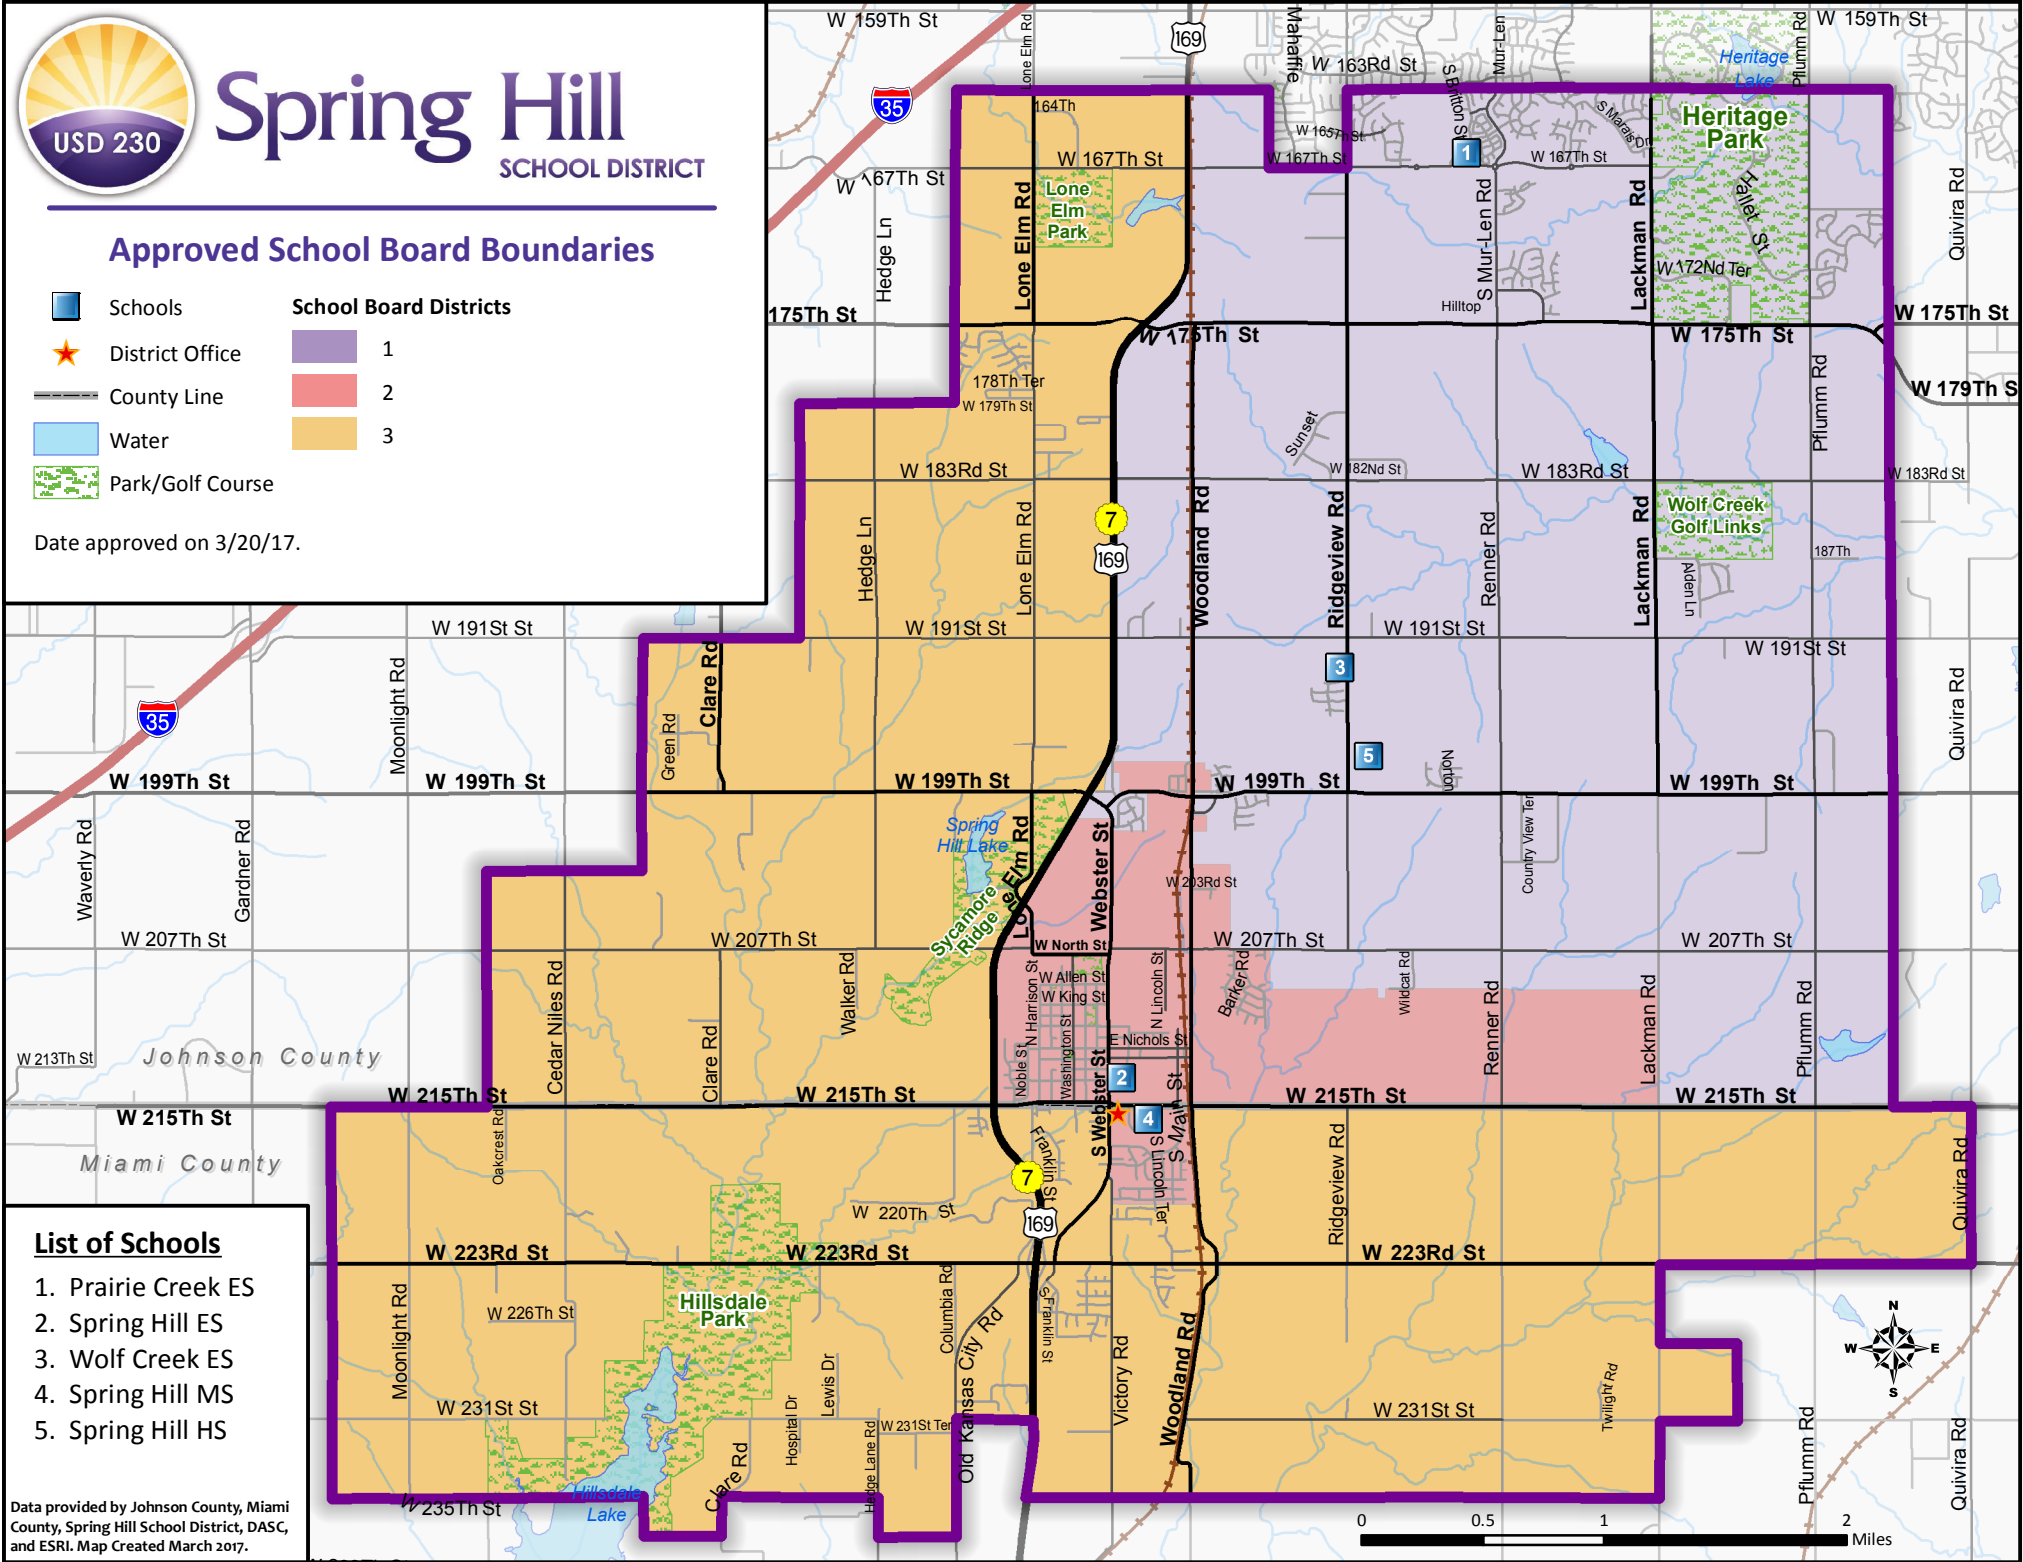

Spring Hill

SCHOOL DISTRICT

Approved School Board Boundaries

-  Schools
 -  District Office
 -  County Line
 -  Water
 -  Park/Golf Course
- | School Board Districts | |
|---|---|
|  | 1 |
|  | 2 |
|  | 3 |

Date approved on 3/20/17.

List of Schools

1. Prairie Creek ES
2. Spring Hill ES
3. Wolf Creek ES
4. Spring Hill MS
5. Spring Hill HS

Data provided by Johnson County, Miami County, Spring Hill School District, DASC, and ESRI. Map Created March 2017.